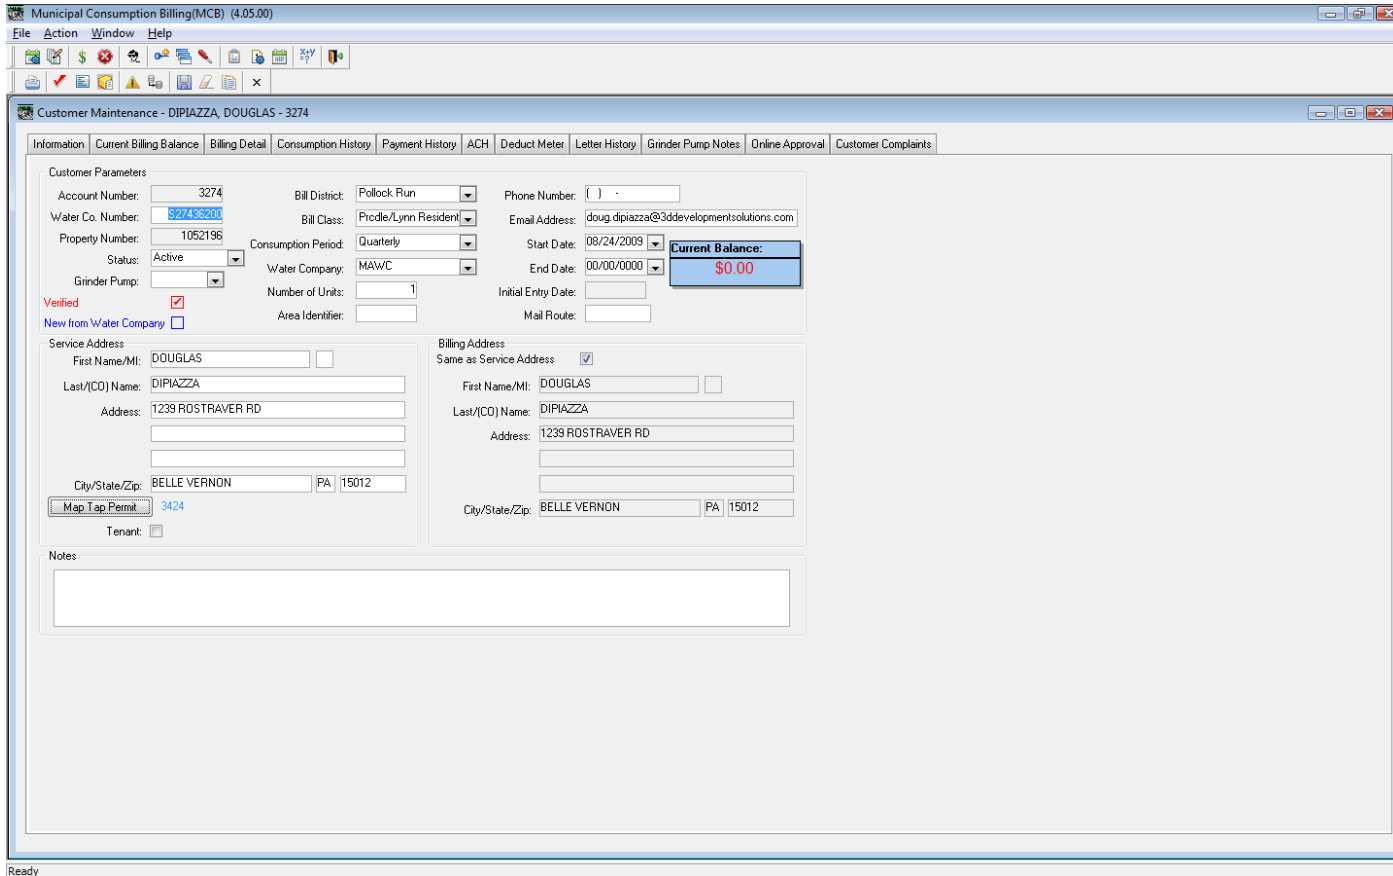

5. Click "Map Selected" to confirm the mapping. The mapping will show on the customer screen.

6.